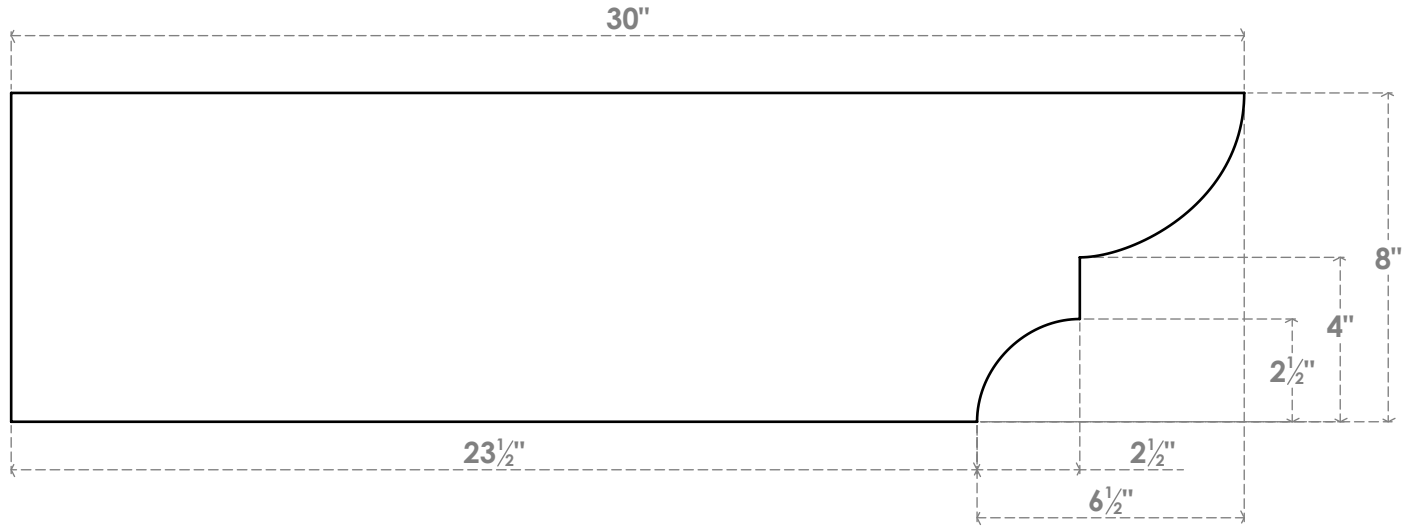

# RFTP04X08X30RID

4"W X 8"H X 30"L RIDGEWOOD ARCHITECTURAL GRADE PVC RAFTER TAIL

SIDE PROFILE

FRONT PROFILE

ISOMETRIC

**EKENA**  
MILLWORK  
 EKENA MILLWORK  
 2300 WEST MAIN ST.  
 CLARKSVILLE, TX 75426  
 TOLL FREE: 866-607-0453  
 WWW.EKENAMILLWORK.COM