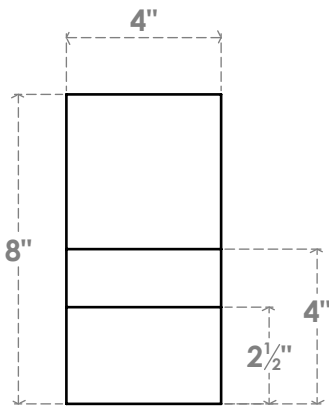

# RFTP04X08X30RID

4"W X 8"H X 30"L RIDGEWOOD ARCHITECTURAL GRADE PVC RAFTER TAIL

SIDE PROFILE

FRONT PROFILE

ISOMETRIC

**EKENA**  
MILLWORK  
 EKENA MILLWORK  
 2300 WEST MAIN ST.  
 CLARKSVILLE, TX 75426  
 TOLL FREE: 866-607-0453  
 WWW.EKENAMILLWORK.COM